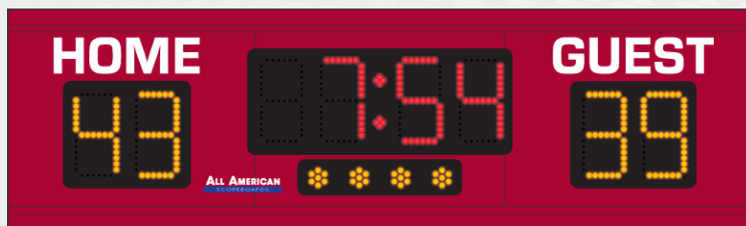

PRODUCT SPECIFICATIONS
BASKETBALL SCOREBOARD

**INDOOR SCOREBOARD
 BK9063**

STANDARD COLORS (CUSTOM COLORS AVAILABLE)

OVERALL DIMENSION	1'6" High x 6' Wide x 5" Depth. Additional 1.5" mounting flange on top and bottom. Style available in other sizes.
CONSTRUCTION	Fabricated 20 and 22 GA Powder Coated Galvanneal.
INFORMATION	Game Time (8" Red), Home & Guest Scores up to 99 (8" Amber), Period Indicators (2" Amber)
CAPTIONS	Scores (3")
HORN	Included 100dB internal horn. 110 dB external trumpet horn available, recommended to be wired at time of manufacture.
ELECTRONICS / DIGITS	100% solid state, microprocessor controlled system with locking connectors. Ultra bright, exposed Red and Amber LED digits.
SERVICING	Sign will be serviceable by removing the home score digit pan to access components.
COMMUNICATION	Radio communication is standard using a 2.4 GHz Frequency hopping spread spectrum transceiver. Hardwire optional on scoreboard, recommended to be installed at time of manufacture.
POWER REQUIREMENTS	120VAC, 1.3 Amp. Includes 6' power cable exiting the top left of the cabinet with standard grounded 3 prong connector. 20 Amp circuit recommended.
INSTALLATION	May be mounted to nearly any wall surface, no hardware supplied. Intended for dry locations.
ESTIMATED WEIGHT	47 lbs.
WARRANTY	Five year guarantee against defects in materials and workmanship. Factory repair service for parts in warranty. Union Label. UL Certified.
ADDITIONAL OPTIONS	Protective Lens Kit (PLK + Model Number). White, Green, Amber digits available (Red and Amber as shown is standard).
AVAILABLE CONTROL CONSOLE (SOLD SEPARATELY)	MSC9000 (Multi-sport Desktop Console) Extruded Aluminum, high impact low profile microprocessor control console. 5" high x 10.25" wide x 9" deep. Weight: 4.3 lbs. Radio (1600 ft) is standard, simultaneous hardwire option included. Internal rechargeable battery. Switch between multiple sports by removing and replacing the slip sheet. HRBK9000 (Handheld Basketball Remote) 6.5" high x 3" wide x 1" deep. Radio (500 ft) is standard. Internal rechargeable battery.